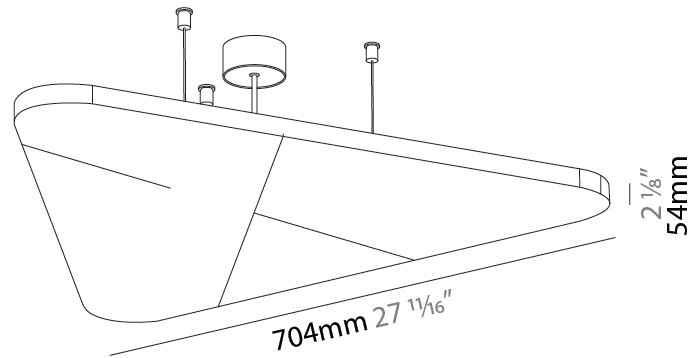

GENERAL

Series: Victory Acoustic Light Panel
Brand: Prolicht
Division: Architectural
Mounting Type: Suspension
Mounting Location: Ceiling
Subcategory: Acoustic

PHYSICAL

Shape: Abstract
Length (mm): 792
Length (in): 31 ⁷/₁₆
Width (mm): 704
Width (in): 27 ¹¹/₁₆
Height (mm): 54
Height (in): 2 ¹/₈
Light Distribution: Indirect
Fixture Finish: SSR / BKV / CWI / CRY / HAB / UFT / ITA / RUA / FTG / MYG / LOD / PUS / FRO / FUP / KIA / POP / BLS / SPG / MEY / GOH / GUM / CHC / COM / ABZ / JAG / OBR / MOS / ROR
Accent Finish: ANC / ASH / BNA / BTC / BZE / CEL / EGG / EVG / FOG / FOS / FST / FUA / IRI / IRO / KHA / LIC / LIM / MER / MSN / MUS / ONX / PEA / PLU / POL / PPY / RAY / ROY / RST / STE / SWD / TAN / TAU
Fixture Material: Aluminum
Cable Details: 2 000mm / 78 3/4" or 6 000mm / 236 1/4" Transparent Cable

ELECTRICAL

Lamp Type: LED (Zhaga Standard)
Input Wattage (W): 10
Total Output Wattage (W): 9.1
Dimming: Non-Dimmable
Driver Included: Yes
Driver Location: Integrated
Driver Type: Constant Current - Universal
Driver Class: Class 2
Input Voltage (V): 120 - 277

LED

Color Temperature (°K): 2700 / 3000 / 3500 / 4000
Max. Delivered Lumen (lm): 701 / 708 / 730 / 751
Nominal Lumen (lm): 855 / 864 / 890 / 916
CRI: >90 CRI
Lamp Life (hrs): 50000

OPTICAL

RATINGS AND CERTIFICATIONS

Certified By: CSA Certified to UL and CSA Standards
IP rating: IP20