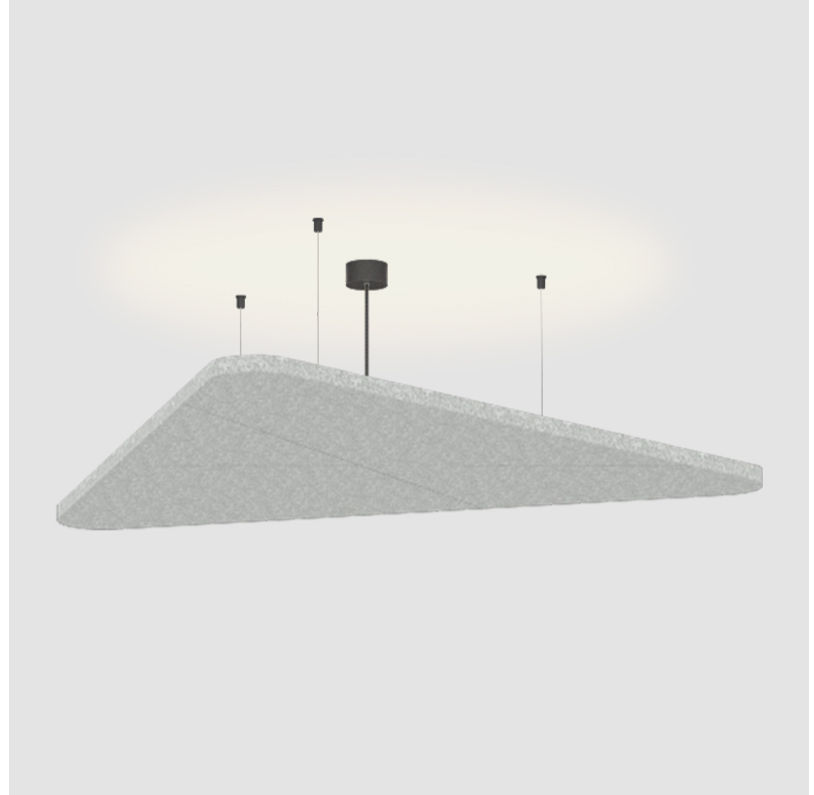

GENERAL

Series: Victory Acoustic Light Panel
Brand: Prolicht
Division: Architectural
Mounting Type: Suspension
Mounting Location: Ceiling
Subcategory: Acoustic

PHYSICAL

Shape: Abstract
Length (mm): 1092
Length (in): 43
Width (mm): 964
Width (in): 37 15/16
Height (mm): 54
Height (in): 2 1/8
Light Distribution: Indirect
Fixture Finish: SSR / BKV / CWI / CRY / HAB / UFT / ITA / RUA / FTG / MYG / LOD / PUS / FRO / FUP / KIA / POP / BLS / SPG / MEY / GOH / GUM / CHC / COM / ABZ / JAG / OBR / MOS / ROR
Accent Finish: ANC / ASH / BNA / BTC / BZE / CEL / EGG / EVG / FOG / FOS / FST / FUA / IRI / IRO / KHA / LIC / LIM / MER / MSN / MUS / ONX / PEA / PLU / POL / PPY / RAY / ROY / RST / STE / SWD / TAN / TAU
Fixture Material: Aluminum
Cable Details: 2 000mm / 78 3/4" or 6 000mm / 236 1/4" Transparent Cable

ELECTRICAL

Lamp Type: LED (Zhaga Standard)
Input Wattage (W): 23.8
Total Output Wattage (W): 21.8
Dimming: Non-Dimmable
Driver Included: Yes
Driver Location: Integrated
Driver Type: Constant Current - Universal
Driver Class: Class 2
Input Voltage (V): 120 - 277

LED

Color Temperature (°K): 2700 / 3000 / 3500 / 4000
Max. Delivered Lumen (lm): 1753 / 1771 / 1824 / 1877
Nominal Lumen (lm): 1753 / 2225 / 2160 / 2290
CRI: >90 CRI
Lamp Life (hrs): 50000

OPTICAL

RATINGS AND CERTIFICATIONS

Certified By: CSA Certified to UL and CSA Standards
IP rating: IP20