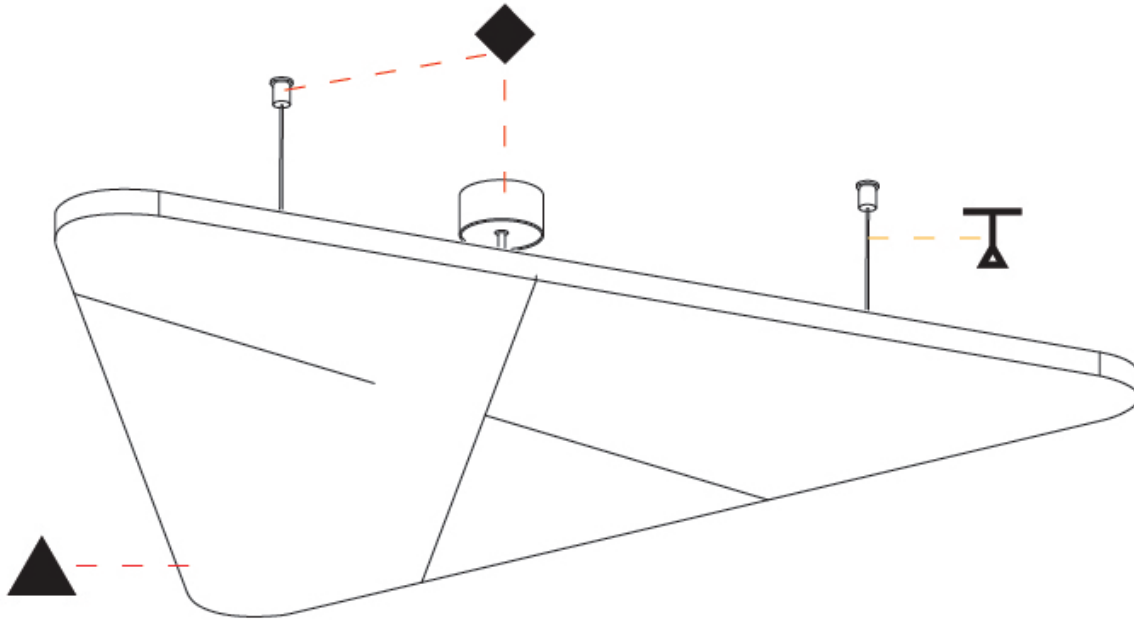

VICTORY ACOUSTIC LIGHT PANEL SUSPENSION

A300749-

PROJECT	_____
TYPE	_____
SPECIFIER	_____
QUANTITY	_____
DATE	_____

A