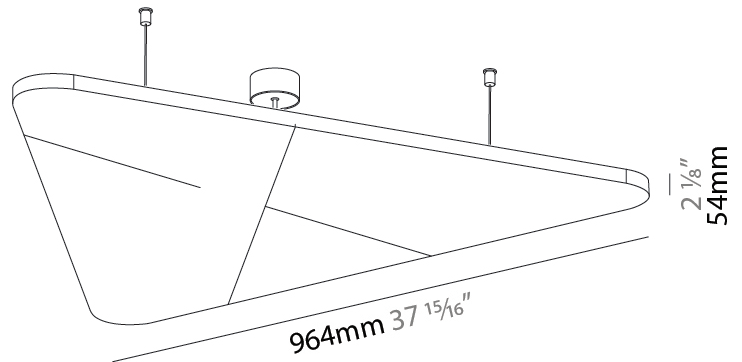

GENERAL

Series: Victory Acoustic Light Panel
Brand: Prolicht
Division: Architectural
Mounting Type: Suspension
Mounting Location: Ceiling
Subcategory: Acoustic

PHYSICAL

Shape: Abstract
Length (mm): 1092
Length (in): 43
Width (mm): 964
Width (in): 37 15/16
Height (mm): 54
Height (in): 2 1/8
Light Distribution: Indirect
Fixture Finish: SSR / BKV / CWI / CRY / HAB / UFT / ITA / RUA / FTG / MYG / LOD / PUS / FRO / FUP / KIA / POP / BLS / SPG / MEY / GOH / GUM / CHC / COM / ABZ / JAG / OBR / MOS / ROR
Accent Finish: ANC / ASH / BNA / BTC / BZE / CEL / EGG / EVG / FOG / FOS / FST / FUA / IRI / IRO / KHA / LIC / LIM / MER / MSN / MUS / ONX / PEA / PLU / POL / PPY / RAY / ROY / RST / STE / SWD / TAN / TAU
Fixture Material: Aluminum
Cable Details: 2 000mm / 78 3/4" or 6 000mm / 236 1/4" Transparent Cable

ELECTRICAL

Lamp Type: LED (Zhaga Standard)
Input Wattage (W): 23.8
Total Output Wattage (W): 21.8
Dimming: Non-Dimmable
Driver Included: Yes
Driver Location: Integrated
Driver Type: Constant Current - Universal
Driver Class: Class 2
Input Voltage (V): 120 - 277

LED

Color Temperature (°K): 2700 / 3000 / 3500 / 4000
Max. Delivered Lumen (lm): 1753 / 1771 / 1824 / 1877
Nominal Lumen (lm): 1753 / 2225 / 2160 / 2290
CRI: >90 CRI
Lamp Life (hrs): 50000

OPTICAL

RATINGS AND CERTIFICATIONS

Certified By: CSA Certified to UL and CSA Standards
IP rating: IP20